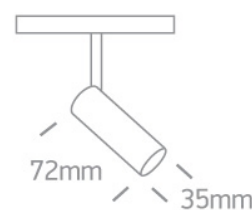

10 Tracks & Magnetic > Magnetic Track Lights

42108/B/W

Track spot for magnetic track, ideal for shops and showrooms.

Complies with standard EN60598-1 and any other specific standards.

Downloads

Dimensions

Gallery

Related items

42001/B

42001R/B

42002/B

42002R/B

Physical Specification

Item Group

10 Tracks & Magnetic

Family

Magnetic Track Lights

Order Code	42108/B/W
Colour	Black
Material	Aluminium
Shape	Circular
Height	72mm
Diameter	35mm
Surface Wall	Yes
Track mounted	Yes
Indoor	Yes
Adjustable	2 Directions

Electrical Characteristics

Fitting

Input Type	Constant Voltage
Input Voltage	48V DC
Safety Class	
Power(Watts)	6W
IP Rating	IP20
Light Source	LED built in
LED Type	COB
LED Brand	Cree
LED Number	1

Illumination Data

Colour Temperature	3000K
Lumen Output	480lm
Light Efficiency	80lm/W
CRI	90
Beam Angle	38°