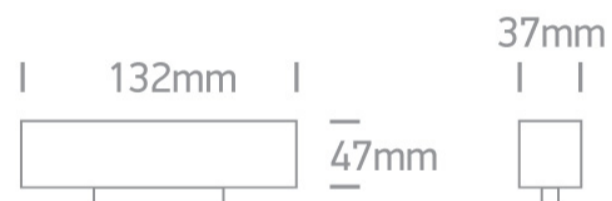

10 Tracks & Magnetic > Magnetic Linear Spots

42104B/B/W

LED Linear magnetic track light, ideal for shops and showrooms.

Complies with standard EN60598-1 and any other specific standards.

Downloads

Dimensions

10 Tracks & Magnetic

Family

Magnetic Linear Spots

Order Code	42104B/B/W
Colour	Black
Material	Aluminium
Shape	Rectangular
Length	132mm
Width	37mm
Height	47mm
Surface Wall	Yes
Track mounted	Yes
Indoor	Yes
Adjustable	No

Illumination Data

Colour Temperature	3000K
Lumen Output	840lm
Light Efficiency	70lm/W
CRI	90

Beam Angle

36°

Завантажено з mamadecor.ua

Illumination Diagram

Dark Light

Yes