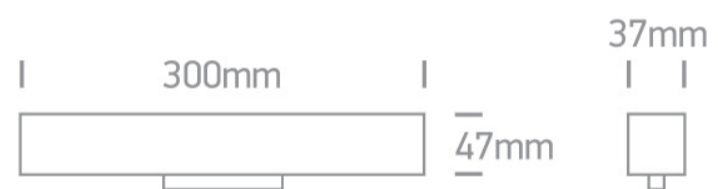

## 10 Tracks &amp; Magnetic &gt; Magnetic Linear Lights

## 42100A/B/W

LED Linear magnetic track light, ideal for shops and showrooms.

Complies with standard EN60598-1 and any other specific standards.

## Dimensions