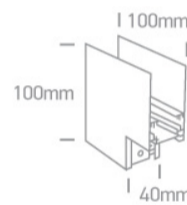

10 Tracks & Magnetic > Magnetic Surface Profiles

42012C/B

BLACK CORNER WALL TO WALL (OUT) FOR 42001 / 42002

Downloads

Dimensions

Related items

42001/B

42002/B

Physical Specification

Item Group

10 Tracks & Magnetic

Family

Magnetic Surface Profiles

Order Code

42012C/B

Colour

Black

Material

Aluminium

Shape

Rectangular

Length

100x100mm

Width	40mm
Height	75mm
Surface Ceiling	Yes
Surface Wall	Yes
Indoor	Yes