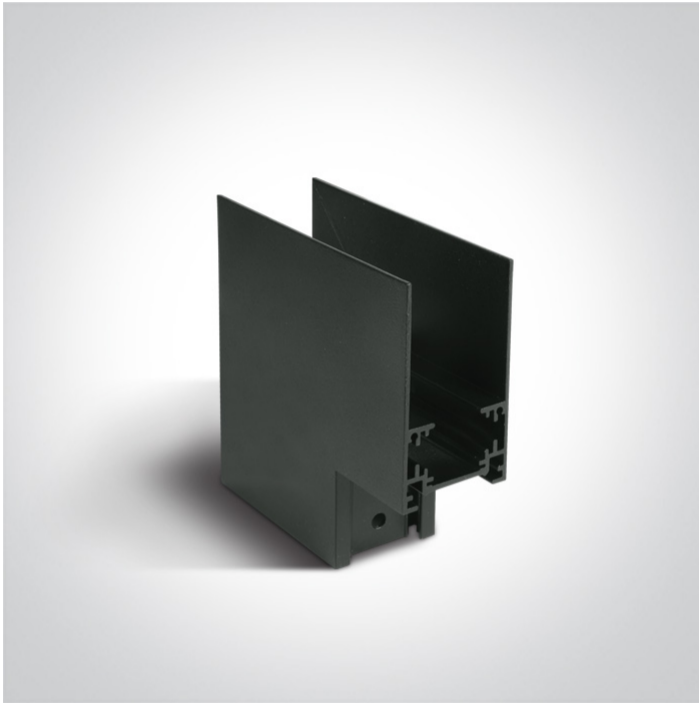

10 Tracks & Magnetic > Magnetic Surface Profiles

42012C/B

BLACK CORNER WALL TO WALL (OUT) FOR 42001 / 42002

Downloads

Dimensions

Related items

42001/B

42002/B

Physical Specification

Item Group

10 Tracks & Magnetic

Family

Magnetic Surface Profiles

Order Code

42012C/B

Colour

Black

Material

Aluminium

Shape

Rectangular

Length

100x100mm

Width	40mm
Height	75mm
Surface Ceiling	Yes
Surface Wall	Yes
Indoor	Yes