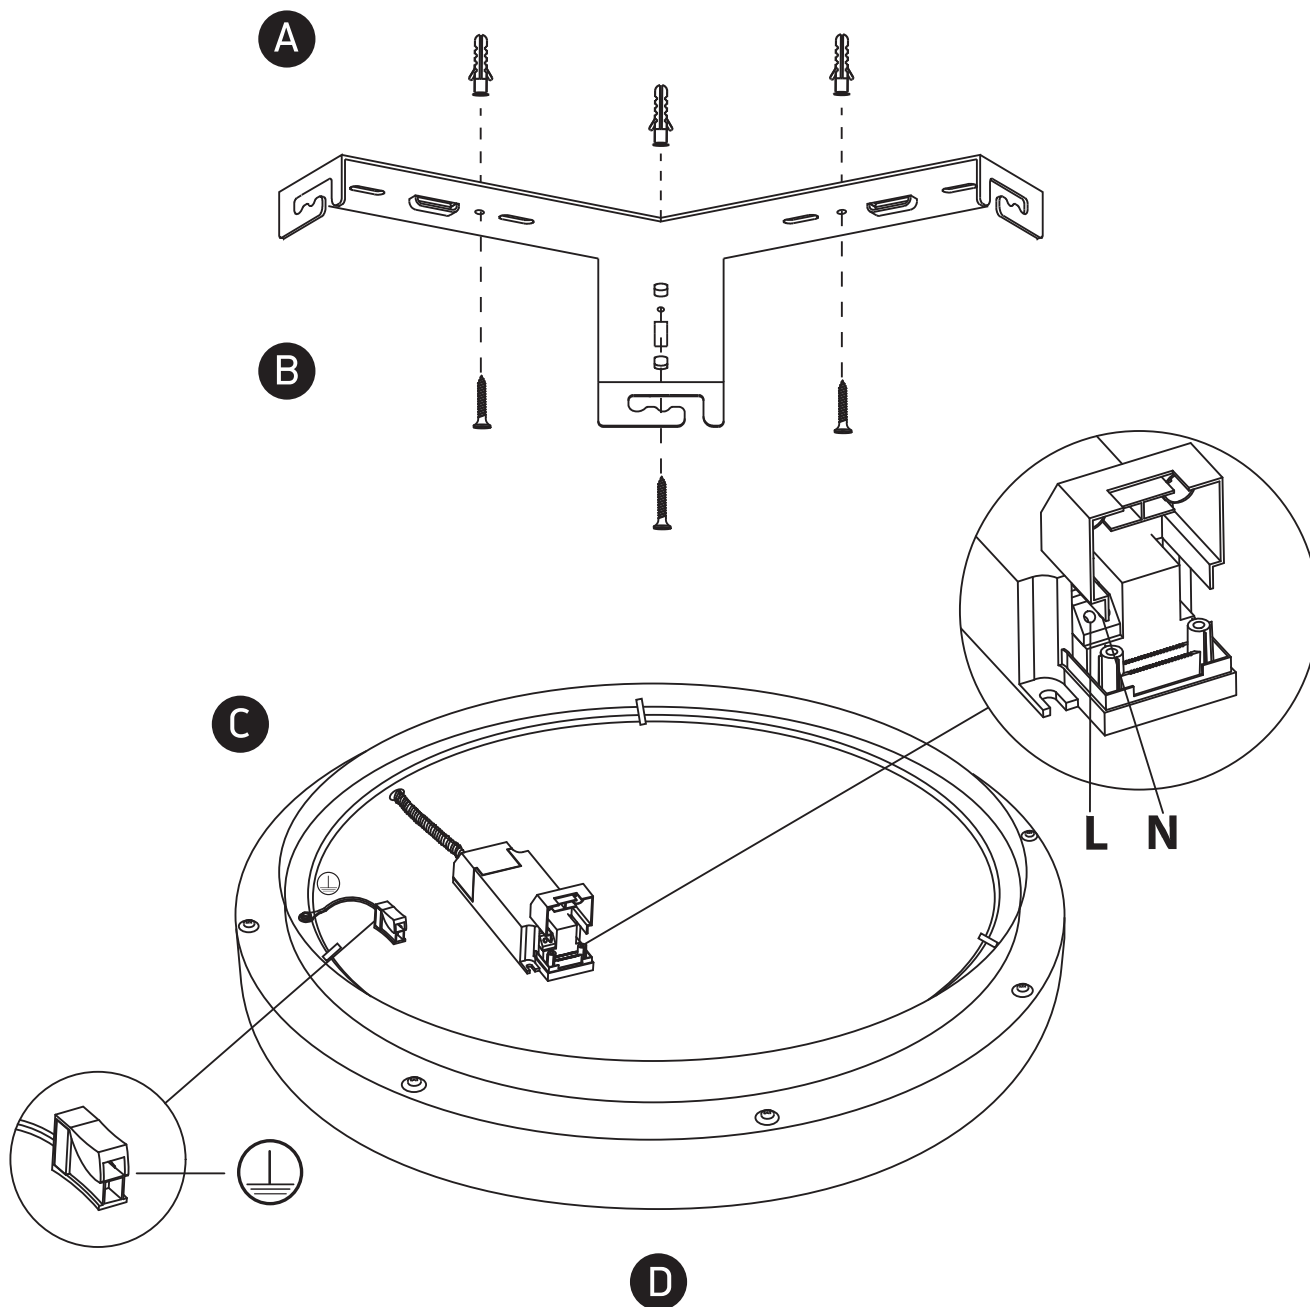

## 62130L

**ecolight**

**80  
CRI**

230V | SMD 2835 | 30W | IP20 | Aluminium

Complete with 750mA driver

**one**  
LIGHT

### Warnings:

1. Fix the base on the ceiling.
2. Make sure that the product is installed properly before connecting to electricity.
3. Connect the AC power cable to the driver's cable as shown in the above diagram.
4. Do not cover the fitting.
5. Maintenance and installation should only be carried out by a professional electrician.