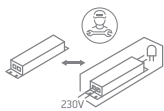

## 62130L

**ecolight**

**80  
CRI**

230V | SMD 2835 | 30W | IP20 | Aluminium

Complete with 750mA driver

**one**  
LIGHT