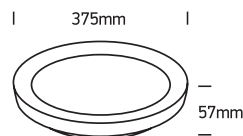

## 62130L

**ecolight**

**80  
CRI**

230V | SMD 2835 | 30W | IP20 | Aluminium

Complete with 750mA driver

**one**  
LIGHT