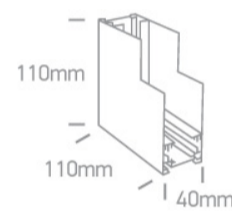

10 Tracks & Magnetic > Magnetic Surface Profiles

42012B/B

BLACK CORNER WALL TO WALL (IN) FOR 42001 / 42002

Downloads

Dimensions

Related items

42001/B

42002/B

Physical Specification

Item Group

10 Tracks & Magnetic

Family

Magnetic Surface Profiles

Order Code

42012B/B

Colour

Black

Material

Aluminium

Shape

Rectangular

Length

110x110mm

Width	40mm
Height	75mm
Surface Ceiling	Yes
Surface Wall	Yes
Indoor	Yes

Electrical Characteristics

Fitting

Packing Info

Box Weight	0.328kg
Pcs/Carton	1
Barcode	5291889072065
HS Code	9405990090

Certification & Warranty

Warranty	5 years
----------	---------

switch to
one light!

one
LIGHT