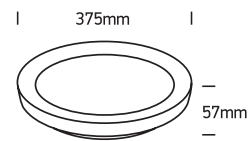

## 62130L

**ecolight**

80  
CRI

230V | SMD 2835 | 30W | IP20 | Aluminium

Complete with 750mA driver

**one**  
LIGHT