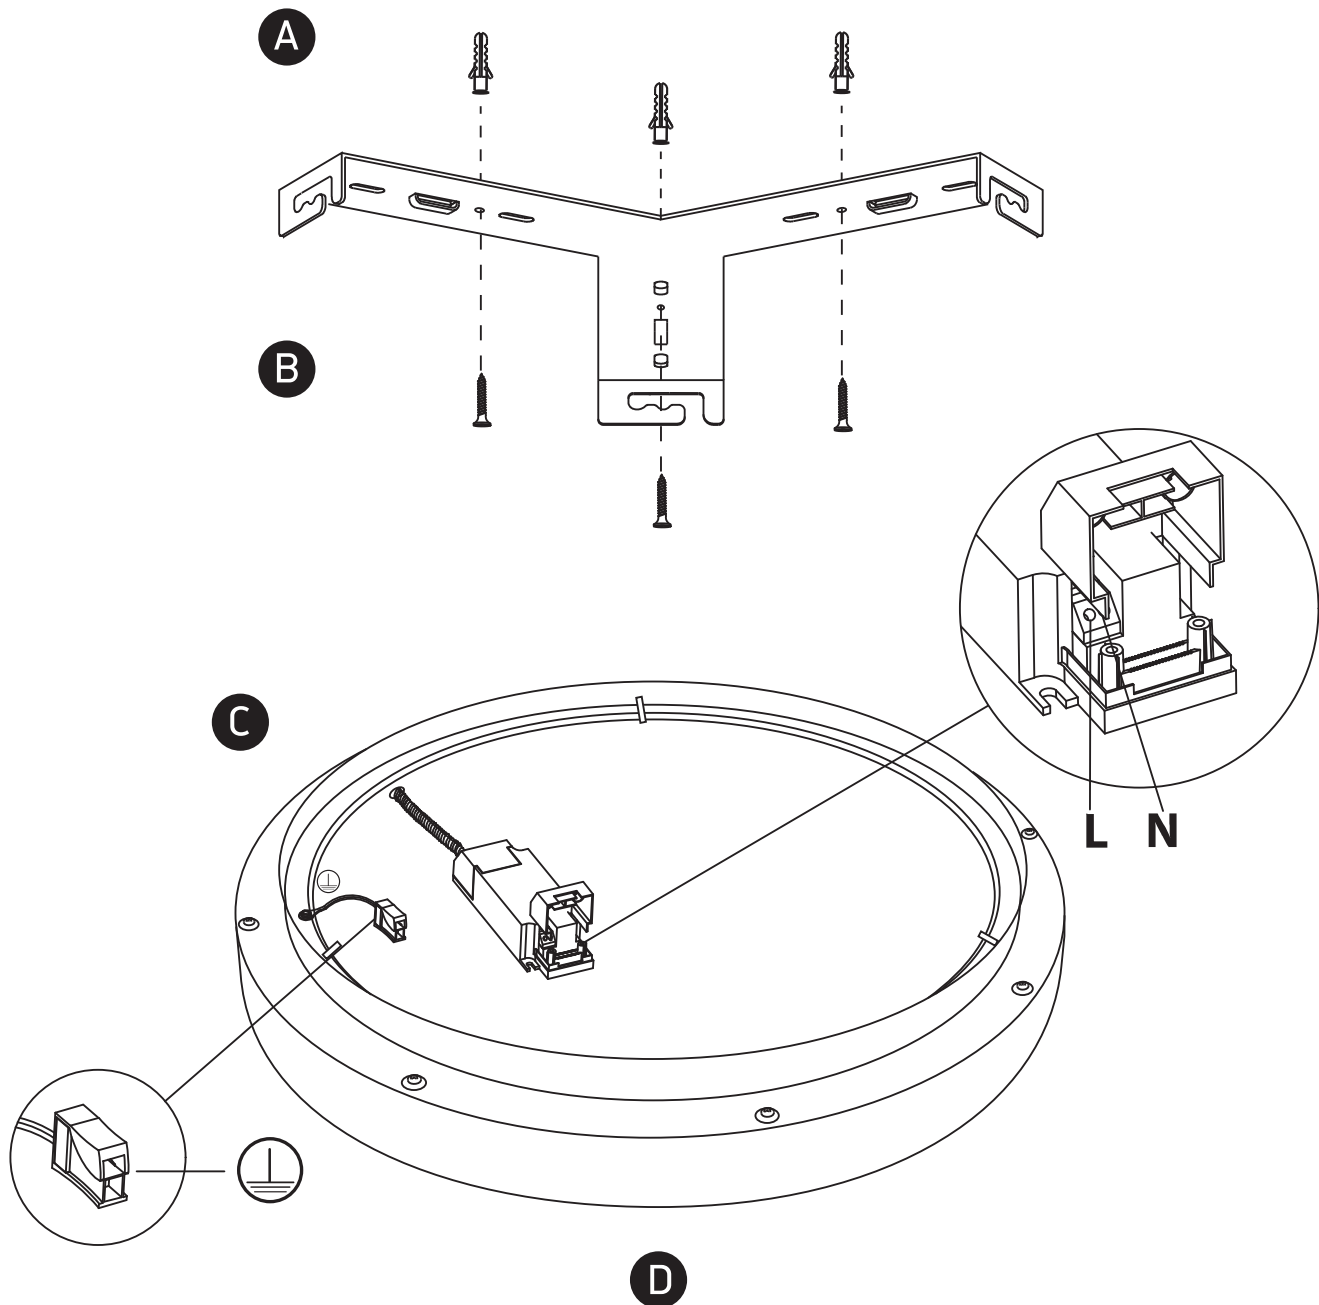

## 62130L

**ecolight**

80  
CRI

230V | SMD 2835 | 30W | IP20 | Aluminium

Complete with 750mA driver

**one**  
LIGHT

### Warnings:

1. Fix the base on the ceiling.
2. Make sure that the product is installed properly before connecting to electricity.
3. Connect the AC power cable to the driver's cable as shown in the above diagram.
4. Do not cover the fitting.
5. Maintenance and installation should only be carried out by a professional electrician.