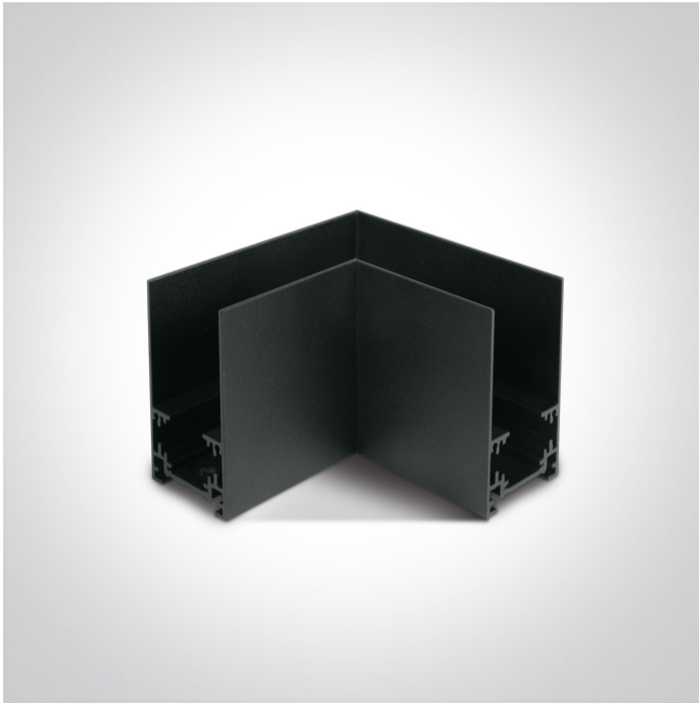

10 Tracks &amp; Magnetic &gt; Magnetic Surface Profiles

42012A/B

BLACK CORNER FOR 42001 / 42002

Black

Material

Aluminium

Shape

Rectangular

Length

100x100mm

Width	40mm
Height	75mm
Surface Ceiling	Yes
Surface Wall	Yes
Indoor	Yes