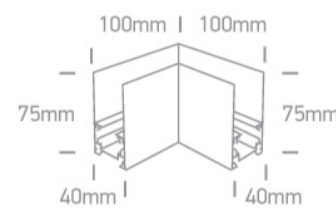

10 Tracks &amp; Magnetic &gt; Magnetic Surface Profiles

42012A/B

BLACK CORNER FOR 42001 / 42002

## Dimensions

Black

Material

Aluminium

Shape

Rectangular

Length

100x100mm

Width	40mm
Height	75mm
Surface Ceiling	Yes
Surface Wall	Yes
Indoor	Yes