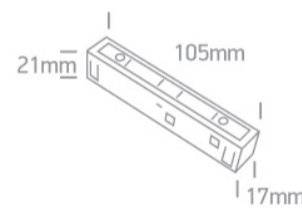

10 Tracks & Magnetic>Magnetic Profiles Accessories

42004C/B

BLACK LIVE CONNECTOR/CORNER FOR 42001 / 42002

Downloads

Dimensions

Related items

42001/B

42001R/B

42002/B

42002R/B

Physical Specification

Item Group

10 Tracks & Magnetic

Family

Magnetic Profiles Accessories

Order Code

42004C/B

Colour

Black

Material

Plastic

Shape

Rectangular

Length

105mm

Width	17mm
Height	21mm
Indoor	Yes

Electrical Characteristics

Fitting

Input Type	Constant Voltage
Input Voltage	48V DC
Safety Class	III

Packing Info

Box Weight	0.079kg
Pcs/Carton	1
Barcode	5291889072102
HS Code	9405920090