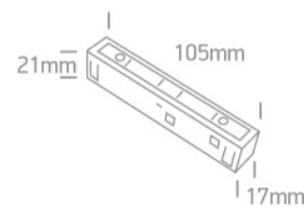

10 Tracks &amp; Magnetic&gt;Magnetic Profiles Accessories

42004A/B

POWER SUPPLY CABLE FOR 42001 / 42002 ON/OFF &amp; DALI

## Dimensions

Black

Material

Aluminium

Shape

Rectangular

Length

105mm

Width	17mm
Height	21mm
Indoor	Yes

## Fitting

Input Type	Constant Voltage
Input Voltage	48V DC
Safety Class	III
Cable Length	200cm