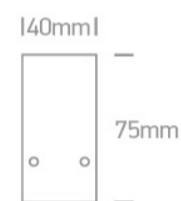

### Dimensions

## Physical Specification

Item Group	10 Tracks & Magnetic
Family	Magnetic Surface Profiles
Order Code	42002/B
Colour	Black
Material	Aluminium
Shape	Rectangular
Length	2000mm
Width	40mm
Height	75mm
Surface Ceiling	Yes
Surface Wall	Yes
Indoor	Yes