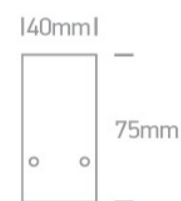

10 Tracks & Magnetic > Magnetic Surface Profiles

42001/B

1 meter Black magnetic profile ON/OFF and DALI 48V .

Complete with 2pcs end caps and dust cover.

Downloads

Dimensions

Gallery

Related items

Physical Specification

Item Group	10 Tracks & Magnetic
Family	Magnetic Surface Profiles
Order Code	42001/B
Colour	Black
Material	Aluminium
Shape	Rectangular
Length	1000mm
Width	40mm
Height	75mm
Surface Ceiling	Yes
Surface Wall	Yes
Indoor	Yes

Electrical Characteristics

Fitting

Input Type	Constant Voltage
Input Voltage	48V DC
Safety Class	
Power(Watts)	400W/Circuit

Packing Info

Box Weight	2.000kg
Pcs/Carton	1
Barcode	5291889072027
HS Code	9405990090