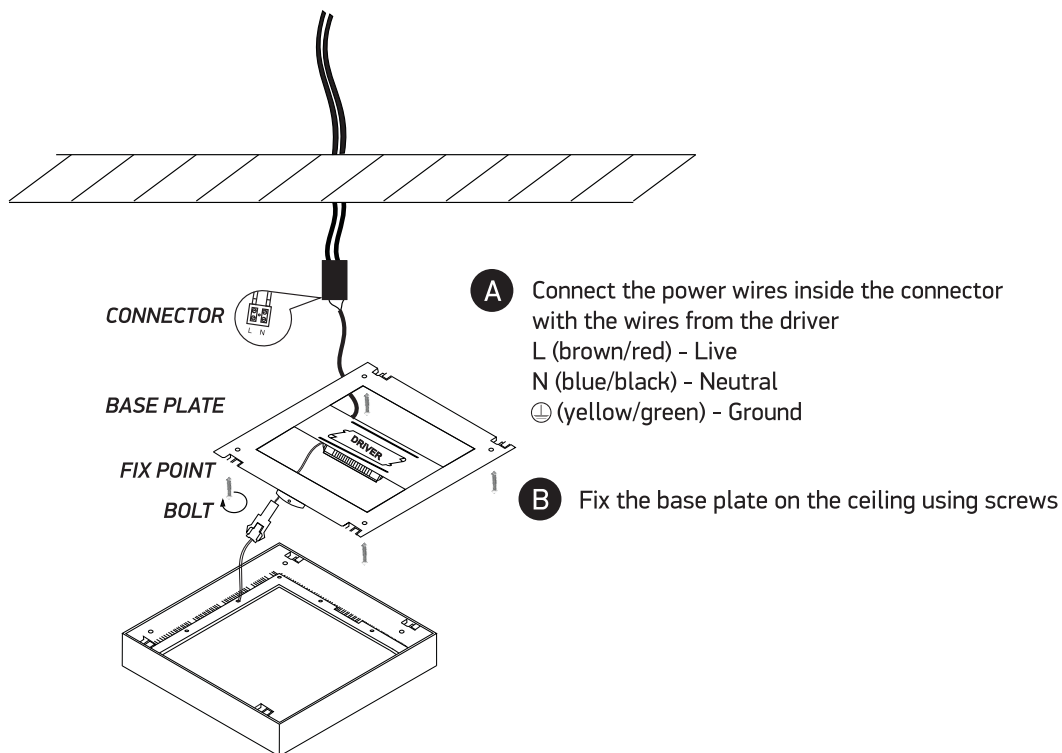

## 62130AF

ecopanel

80  
CRI

230V | SMD 4014 | 30W | IP40 | Die cast  
Complete with 700mA driver.

one  
LIGHT

**C** Match the fix points

**D** Close the fitting by pushing forwards,  
open it by pushing backwards

PUSH FORWARD TO CLOSE THE FITTING

PUSH BACKWARD TO OPEN IT

PAY ATTENTION TO THE LABEL