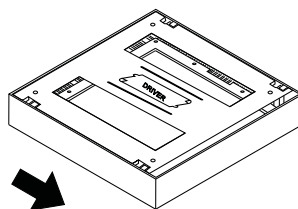

## 62130AF

ecopanel

80  
CRI

230V | SMD 4014 | 30W | IP40 | Die cast  
Complete with 700mA driver.

one  
LIGHT

**C** Match the fix points

**D** Close the fitting by pushing forwards,  
open it by pushing backwards

PUSH FORWARD TO CLOSE THE FITTING

PUSH BACKWARD TO OPEN IT

PAY ATTENTION TO THE LABEL