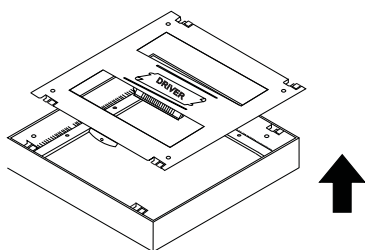

## 62130AF

ecopanel

80  
CRI

230V | SMD 4014 | 30W | IP40 | Die cast  
Complete with 700mA driver.

one  
LIGHT

**C** Match the fix points

**D** Close the fitting by pushing forwards,  
open it by pushing backwards

PUSH FORWARD TO CLOSE THE FITTING

PUSH BACKWARD TO OPEN IT

PAY ATTENTION TO THE LABEL