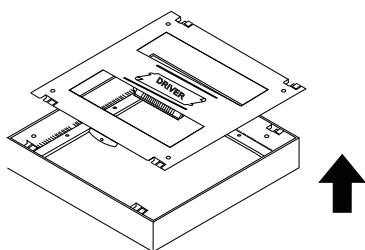

INSTALLATION MANUAL

62130AF

ecopanel

80
CRI

230V | SMD 4014 | 30W | IP40 | Die cast
Complete with 700mA driver.

one
LIGHT

C Match the fix points

D Close the fitting by pushing forwards, open it by pushing backwards

PUSH FORWARD TO CLOSE THE FITTING

PUSH BACKWARD TO OPEN IT

PAY ATTENTION TO THE LABEL

Warnings:

1. Make sure that the product is installed properly before connecting to electricity.
2. Do not cover the fitting.
3. Maintenance and installation should only be carried out by a professional electrician.