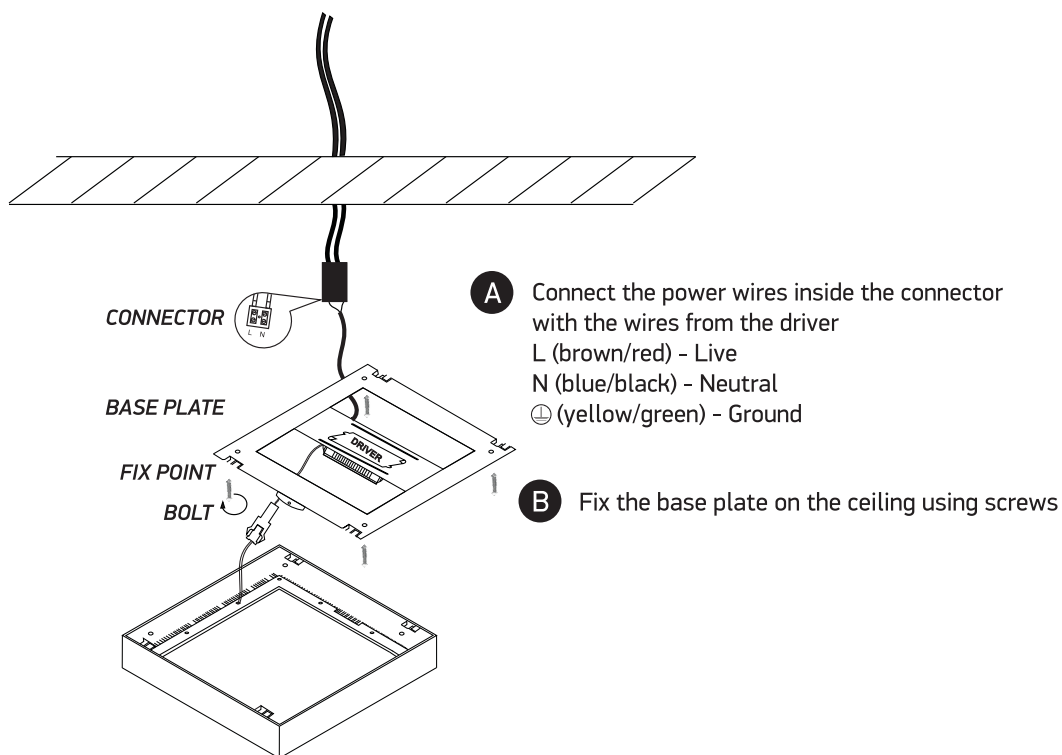

INSTALLATION MANUAL

62130AF

ecopanel

80
CRI

230V | SMD 4014 | 30W | IP40 | Die cast
Complete with 700mA driver.

one
LIGHT

C Match the fix points

D Close the fitting by pushing forwards, open it by pushing backwards

PUSH FORWARD TO CLOSE THE FITTING

PUSH BACKWARD TO OPEN IT

PAY ATTENTION TO THE LABEL

Warnings:

1. Make sure that the product is installed properly before connecting to electricity.
2. Do not cover the fitting.
3. Maintenance and installation should only be carried out by a professional electrician.