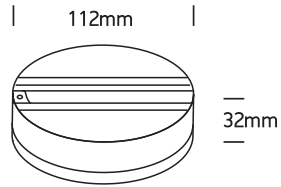

INSTALLATION MANUAL

41030

100-240V | 6A | Plastic

Warnings:

1. Make sure that the product is installed properly before connecting to electricity.
2. Do not cover the fitting.
3. Maintenance and installation should only be carried out by a professional electrician.