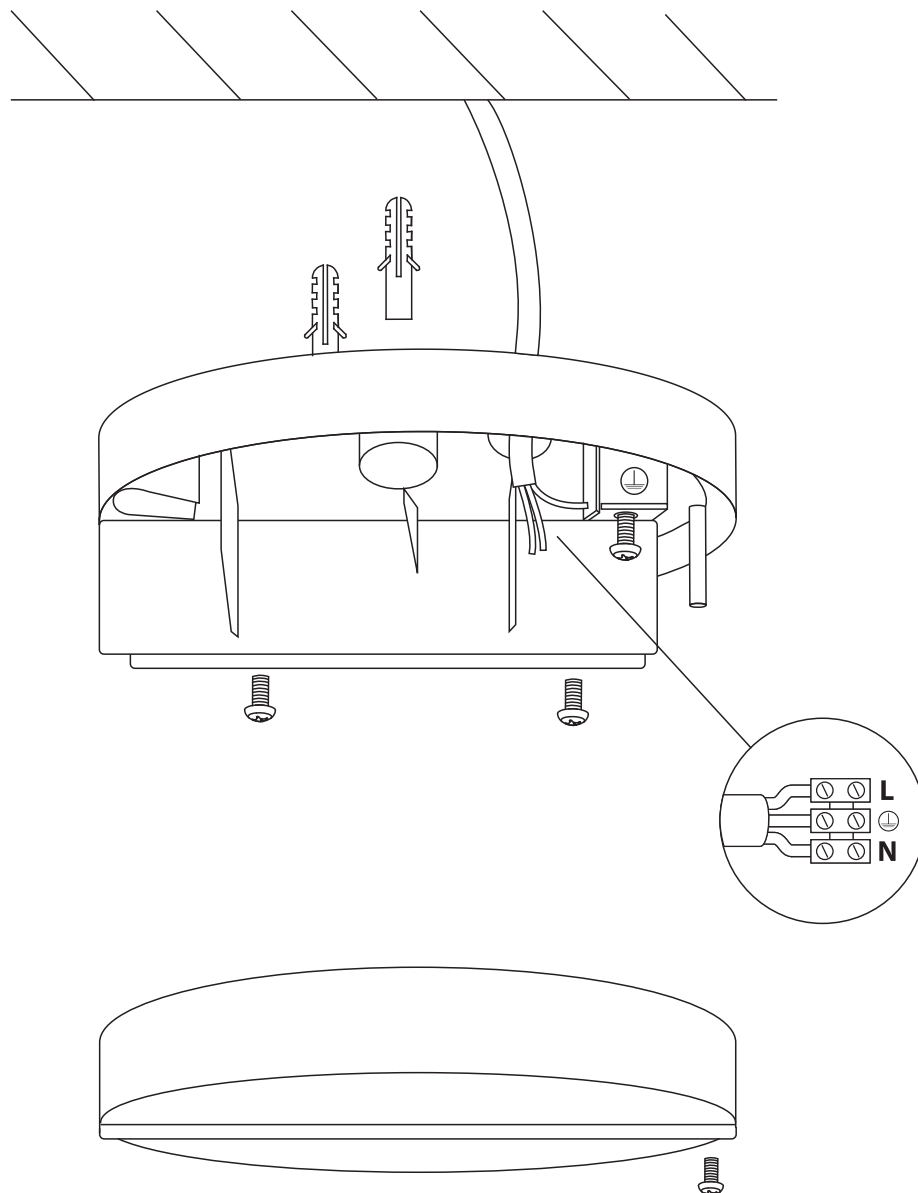

INSTALLATION MANUAL

41030

100-240V | 6A | Plastic

Warnings:

1. Make sure that the product is installed properly before connecting to electricity.
2. Do not cover the fitting.
3. Maintenance and installation should only be carried out by a professional electrician.