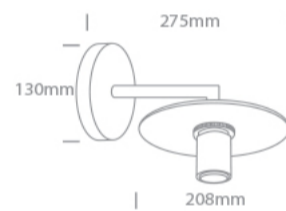

New 2023 Edition 2>Decorative

62120A/BBS

E27 Decorative wall fitting, IP20.

Complies with standard EN60598-1 and any other specific standards.

Downloads

Dimensions

Physical Specification

Item Group	New 2023 Edition 2
Family	Decorative
Order Code	62120A/BBS
Colour	Brushed Brass
Material	Aluminium
Shape	Circular
Height	275mm
Diameter	208mm
Surface Wall	Yes
Indoor	Yes
Adjustable	No