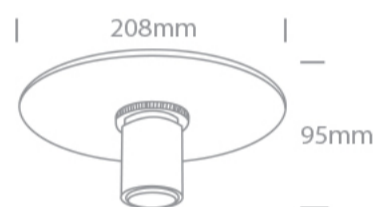

New 2023 Edition 2>Decorative

62120/BBS

E27 Decorative Recessed Brushed Brass fitting, IP20.

Complies with standard EN60598-1 and any other specific standards.

Downloads

Dimensions

Physical Specification

Item Group	New 2023 Edition 2
Family	Decorative
Order Code	62120/BBS
Colour	Brushed Brass
Material	Aluminium
Shape	Circular
Height	95mm
Diameter	208mm
Cutout Hole Diameter	150mm
Recessed Ceiling	Yes
Depth Required	50mm
Indoor	Yes