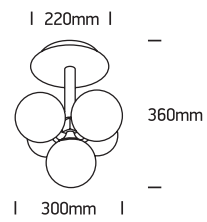

INSTALLATION MANUAL

62116A

100-240V | G9 | 5x9W | IP20 | Steel

Warnings:

1. Make sure that the product is installed properly before connecting to electricity.
2. Do not cover the fitting.
3. Maintenance and installation should only be carried out by a professional electrician.