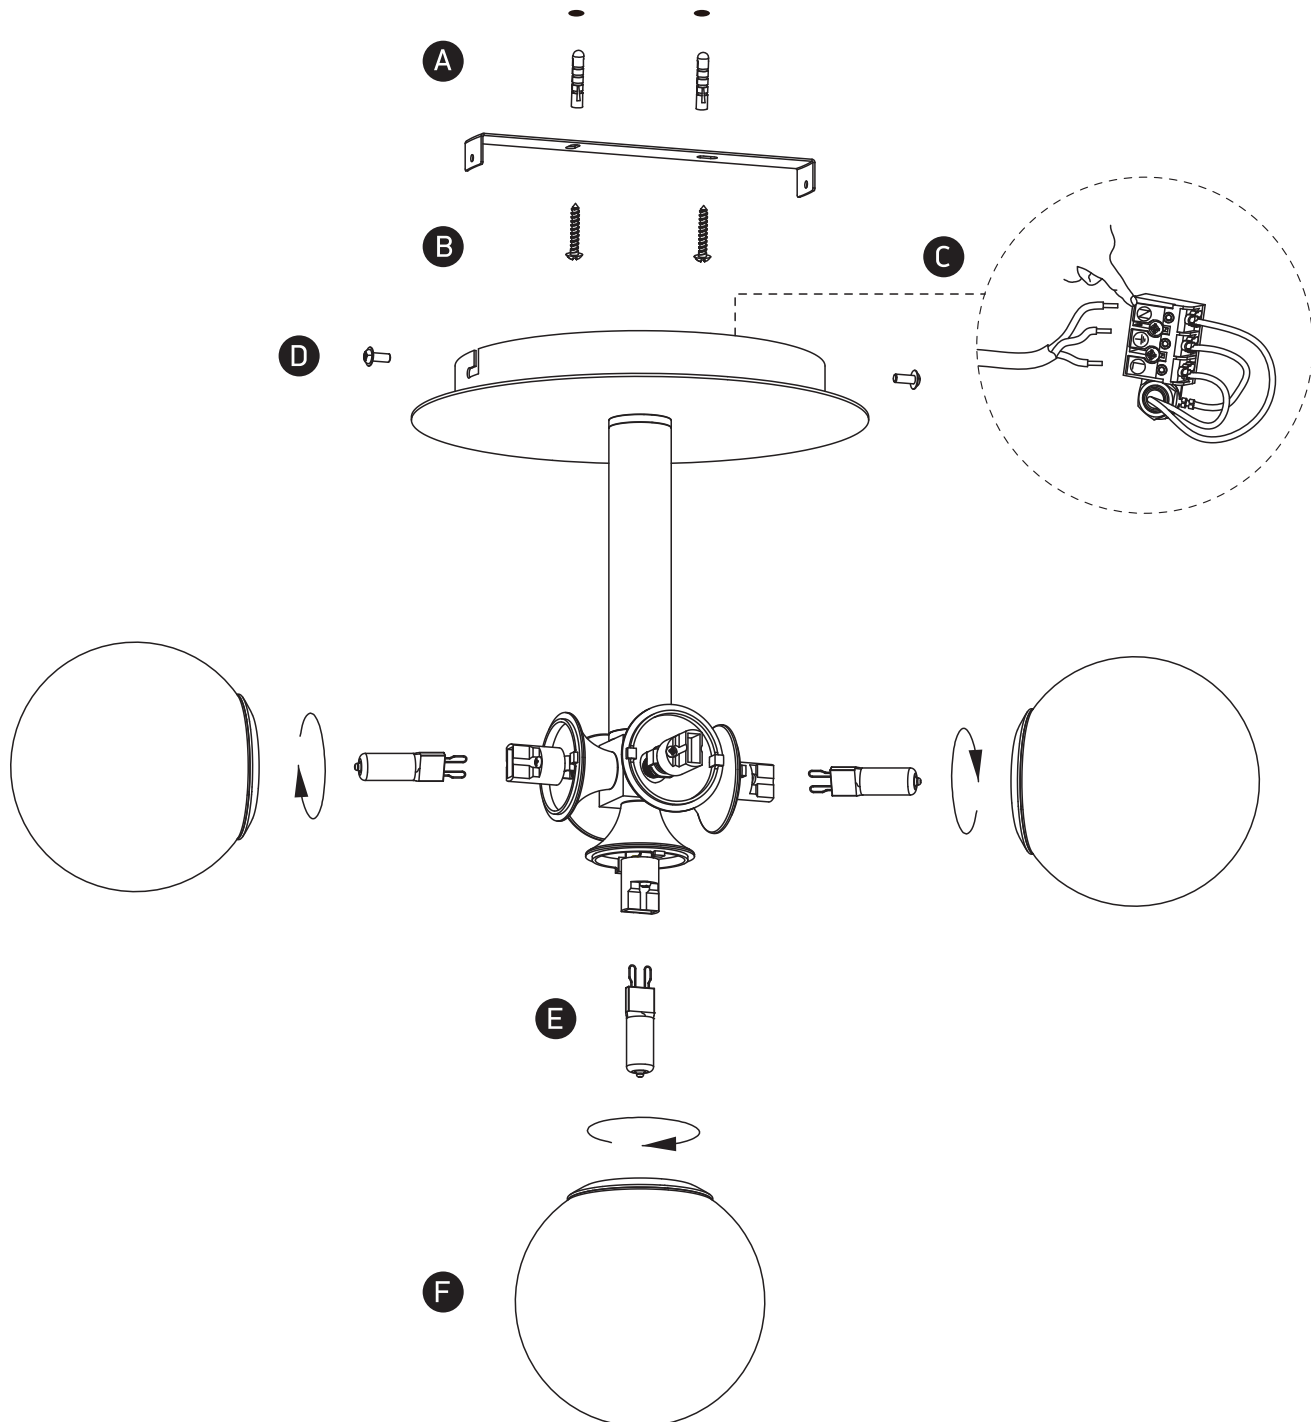

INSTALLATION MANUAL

62116A

100-240V | G9 | 5x9W | IP20 | Steel

Warnings:

1. Make sure that the product is installed properly before connecting to electricity.
2. Do not cover the fitting.
3. Maintenance and installation should only be carried out by a professional electrician.