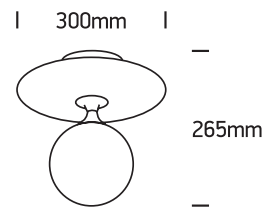

INSTALLATION MANUAL

62116

100-240V | G9 | 9W | IP20 | Steel

one
LIGHT

Warnings:

1. Make sure that the product is installed properly before connecting to electricity.
2. Do not cover the fitting.
3. Maintenance and installation should only be carried out by a professional electrician.