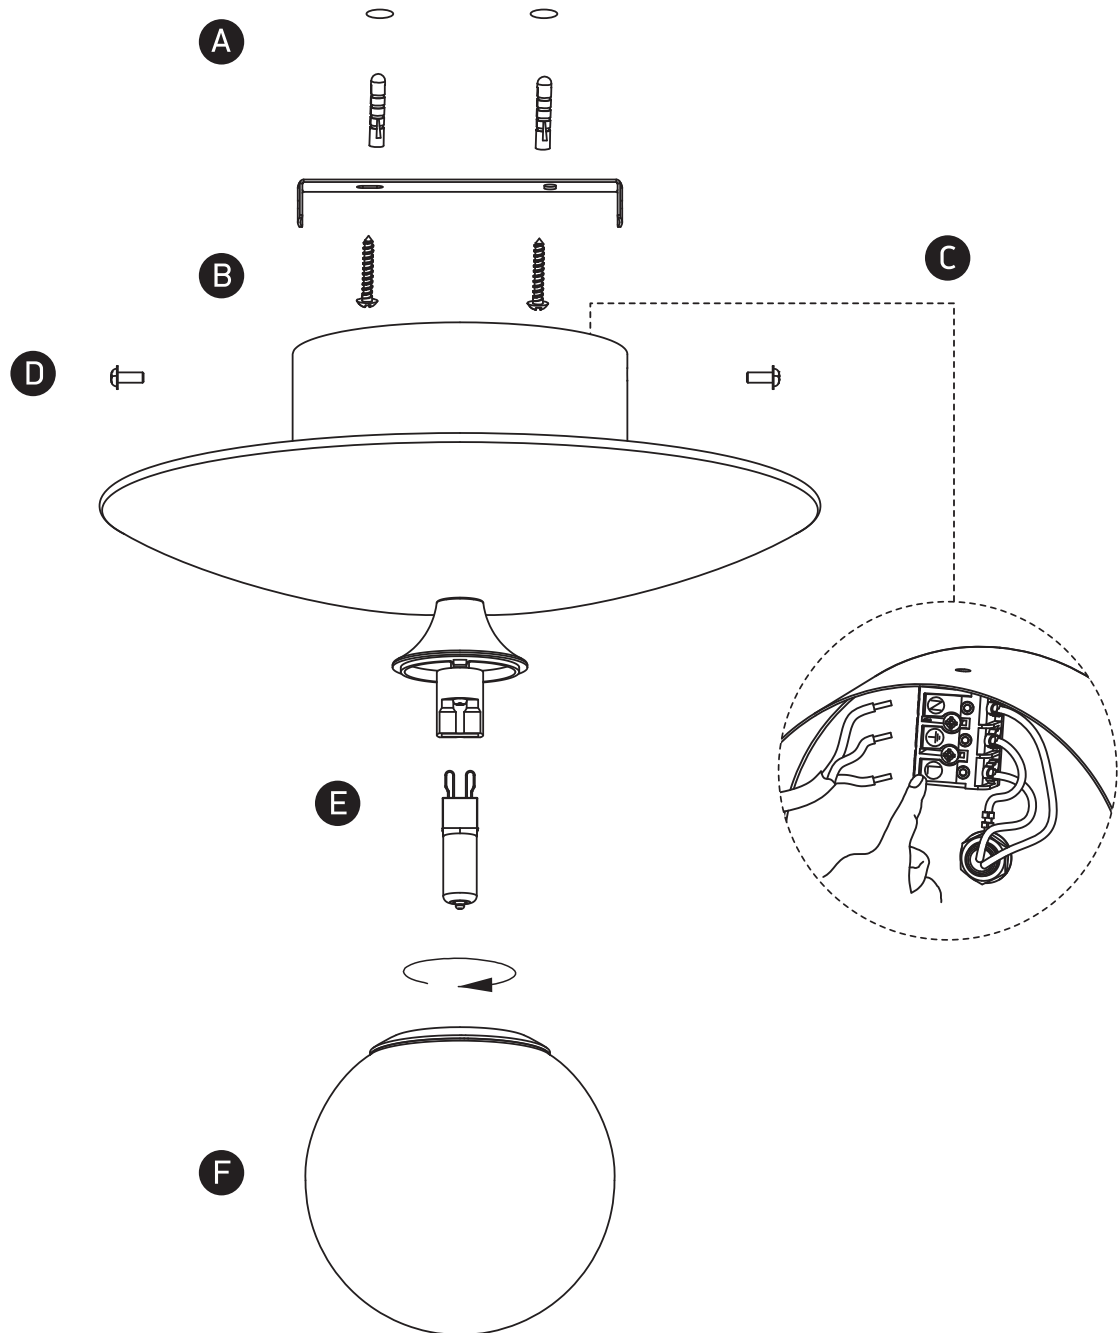

INSTALLATION MANUAL

62116

100-240V | G9 | 9W | IP20 | Steel

one
LIGHT

Warnings:

1. Make sure that the product is installed properly before connecting to electricity.
2. Do not cover the fitting.
3. Maintenance and installation should only be carried out by a professional electrician.