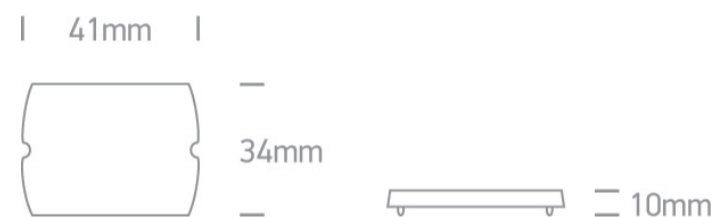

10 Tracks & Magnetic>Rounded Track Accessories

41022/G

White End cup for 40003.

Downloads

Dimensions

Related items

40003/W

Physical Specification

Item Group

10 Tracks & Magnetic

Family

Rounded Track Accessories

Order Code

41022/G

Colour

Grey

Material

Plastic

Shape

Rectangular

Length

32mm

Width	34mm
Height	10mm
Track mounted	Yes
Indoor	Yes
Adjustable	No

34mm
10mm
Yes
Yes
No