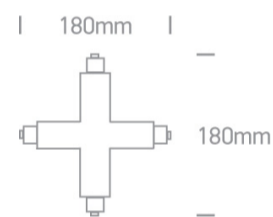

10 Tracks & Magnetic>Rounded Track Accessories

41018/W

16A White X for track 40003.

Downloads

Dimensions

Related items

40003/W

Physical Specification

Item Group

10 Tracks & Magnetic

Family

Rounded Track Accessories

Order Code

41018/W

Colour

White

Material

Plastic

Shape

Rectangular

Length

180mm

Height	180mm
Track mounted	Yes
Indoor	Yes
Adjustable	No

Packing Info

Box Weight	0.260kg
Pcs/Carton	10
Barcode	5291889004240
HS Code	9405920090

Certification & Warranty

Warranty	5 Years
Weee Directive	Yes

switch to
one light!

one
LIGHT