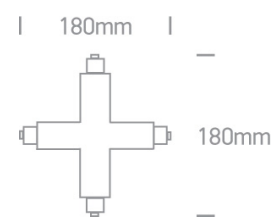

10 Tracks & Magnetic > Rounded Track Accessories

41018/G

16A Grey X for track 40003.

Downloads

Dimensions

Related items

40003/G

Physical Specification

Item Group

10 Tracks & Magnetic

Family

Rounded Track Accessories

Order Code

41018/G

Colour

Grey

Material

Plastic

Shape

Rectangular

Length

180mm

Height	180mm
Track mounted	Yes
Indoor	Yes
Adjustable	No

180mm
Yes
Yes
No

Packing Info

Box Weight	0.260kg
Pcs/Carton	10
Barcode	5291889004233
HS Code	9405920090

0.260kg
10
5291889004233
9405920090

Certification & Warranty

Warranty	5 Years
Weee Directive	Yes

5 Years
Yes

switch to
one light!