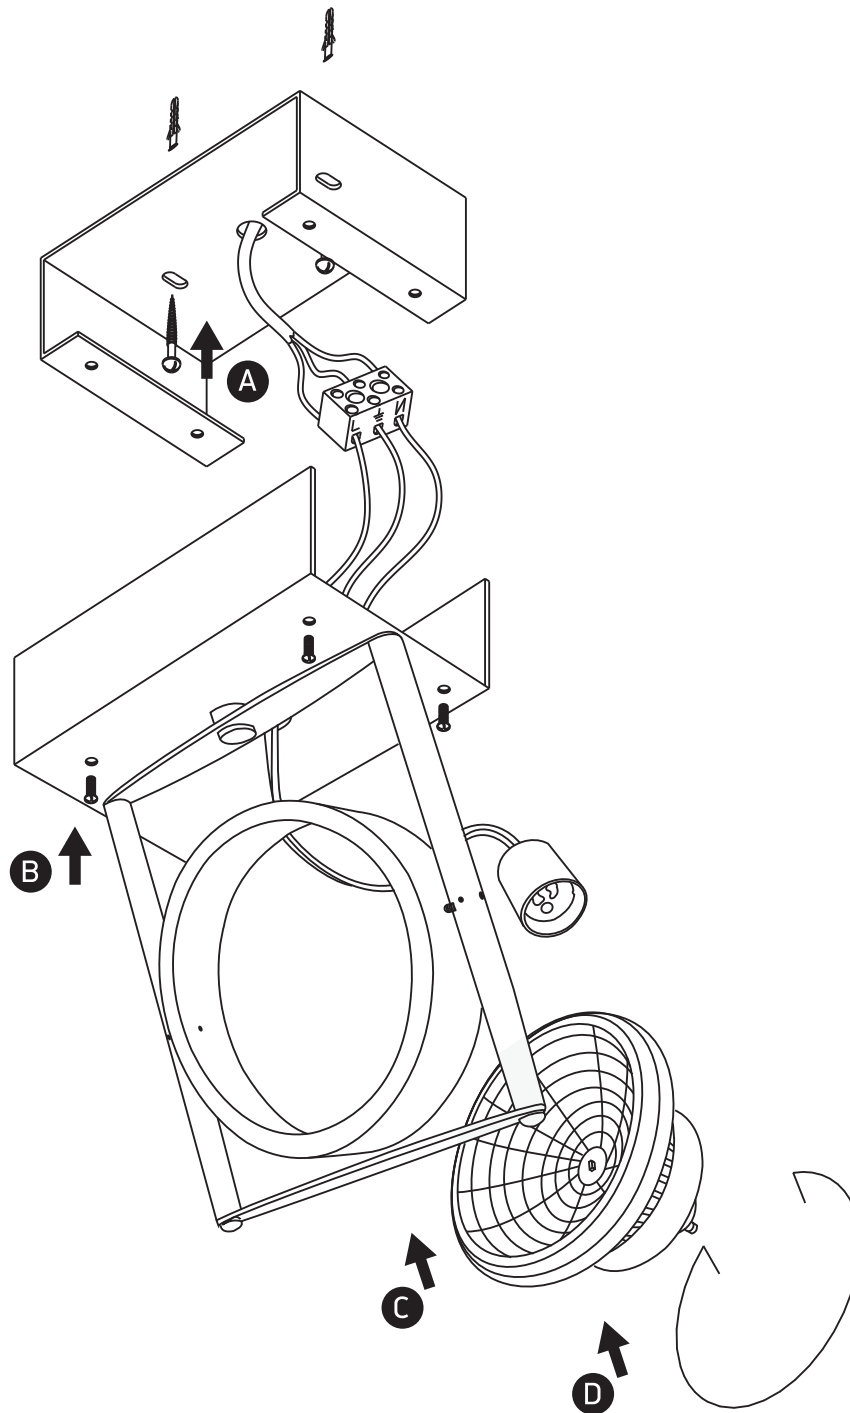

INSTALLATION MANUAL

62110A

100-240V | AR111 | GU10 | 75W | IP20 | Natural aluminium | Adjustable

Warnings:

1. Make sure that the product is installed properly before connecting to electricity.
2. Do not cover the fitting.
3. Maintenance and installation should only be carried out by a professional electrician.