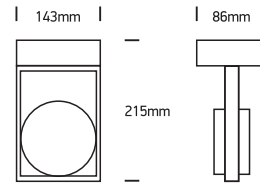

INSTALLATION MANUAL

62110A

100-240V | AR111 | GU10 | 75W | IP20 | Natural aluminium | Adjustable

Warnings:

1. Make sure that the product is installed properly before connecting to electricity.
2. Do not cover the fitting.
3. Maintenance and installation should only be carried out by a professional electrician.