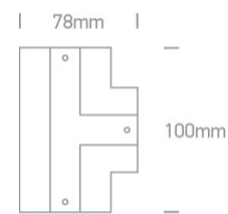

10 Tracks & Magnetic > Square Track Recessed

41016B/W

White Cover For 41016A

Downloads

Dimensions

Related items

41016A/W

Physical Specification

Item Group

10 Tracks & Magnetic

Family

Square Track Recessed

Order Code

41016B/W

Colour

White

Material

Plastic

Shape

Rectangular

Length

78mm

Width	78mm
Track mounted	Yes
Indoor	Yes
Adjustable	No

Packing Info