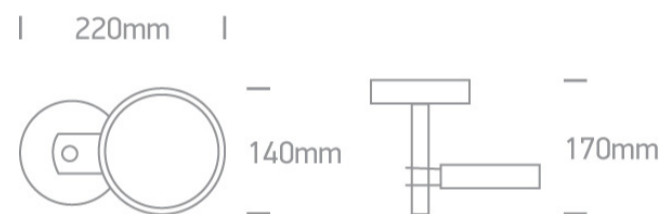

12 Wall & Ceiling>The R111 GU10 Spots Natural aluminium

62110/AL

75W R111 GU10 Spot, IP20.

Complies with standard EN60598-1 and any other specific standards.

Downloads

Dimensions

Physical Specification

Item Group	12 Wall & Ceiling
Family	The R111 GU10 Spots Natural aluminium
Order Code	62110/AL
Colour	Aluminium
Material	Aluminium
Shape	Rectangular
Length	160mm
Width	65mm
Height	210mm
Surface Ceiling	Yes
Indoor	Yes
Adjustable	2 Directions

Electrical Characteristics

Gear	No
Fitting + Driver	
Input Voltage	100-240V
50 Hz	Yes
60 Hz	Yes
Safety Class	
Power(Watts)	75W
IP Rating	IP20
Light Source	Replaceable lamp
Lamp Holder	GU10
Number of Lamps	1
Dimmable	N/A
F Mark	

Illumination Data

Illumination Diagram

Packing Info

Box Weight	1.208kg
Pcs/Carton	12
Barcode	5291889006565
HS Code	9405409900

Certification & Warranty

Warranty

3 Years

Weee Directive