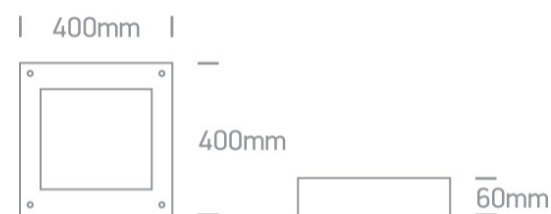

## 14 Plafo&gt;Square LED Plafo Steel

62104/MC

30W SMD LED steel square LED Plafo.

Supplied with non-dimmable LED driver.

Complies with standard EN60598-1 and any other specific standards.

## Dimensions

## Physical Specification

Item Group	14 Plafo
Family	Square LED Plafo Steel
Order Code	62104/MC
Colour	Brushed Chrome
Material	Steel
Diffuser Material	Glass
Shape	Rectangular
Length	400mm
Width	400mm
Height	60mm
Surface Ceiling	Yes
Indoor	Yes