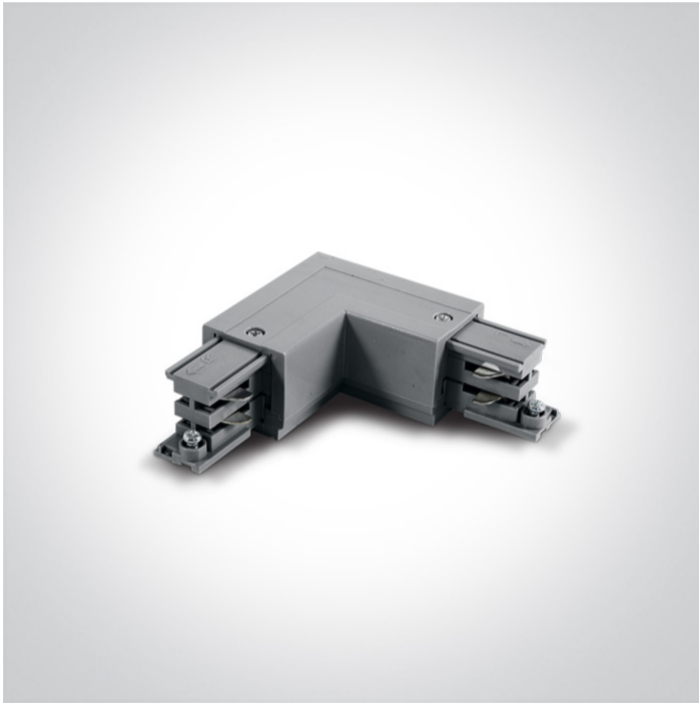

10 Tracks & Magnetic > Square Track Accessories

41012A/G/L

16A Grey Corner Left for track 40003A.

Downloads

Dimensions

Related items

40003A/G

Physical Specification

Item Group

10 Tracks & Magnetic

Family

Square Track Accessories

Order Code

41012A/G/L

Colour

Grey

Material

Plastic

Shape

Rectangular

Length

100mm

Height	100mm
Track mounted	Yes
Indoor	Yes
Adjustable	No

Packing Info