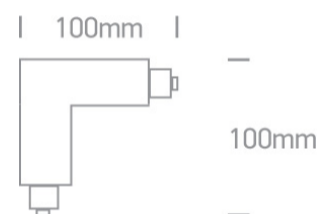

10 Tracks & Magnetic > Square Track Accessories

41012A/G/L

16A Grey Corner Left for track 40003A.

Downloads

Dimensions

Related items

40003A/G

Physical Specification

Item Group

10 Tracks & Magnetic

Family

Square Track Accessories

Order Code

41012A/G/L

Colour

Grey

Material

Plastic

Shape

Rectangular

Length

100mm

Height	100mm
Track mounted	Yes
Indoor	Yes
Adjustable	No

Packing Info