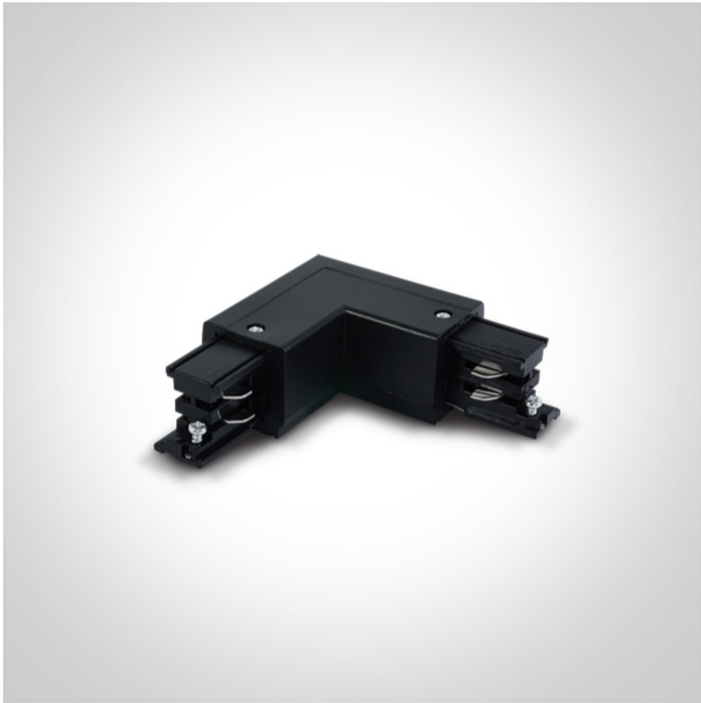

10 Tracks & Magnetic>Square Track Accessories

41012A/B/R

16A Black Corner Right for track 40003A.

Downloads

Dimensions

Related items

40002A/B

40003A/B

Physical Specification

Item Group

10 Tracks & Magnetic

Family

Square Track Accessories

Order Code

41012A/B/R

Colour

Black

Material

Plastic

Shape

Rectangular

Length

100mm

Height	100mm	Завантажено з mamadecor.ua
Track mounted	Yes	
Indoor	Yes	
Adjustable	No	