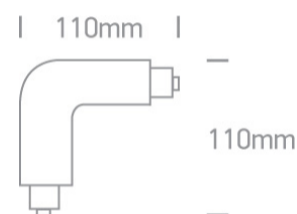

10 Tracks &amp; Magnetic &gt; Rounded Track Accessories

41012/G/R

16A Grey Corner Right for track 40003.

## Dimensions

## Physical Specification

Item Group

10 Tracks &amp; Magnetic

Family

Rounded Track Accessories

Order Code

41012/G/R

Colour

Grey

Material

Plastic

Shape

Rectangular

Length

110mm

Height	110mm
Track mounted	Yes
Indoor	Yes
Adjustable	No