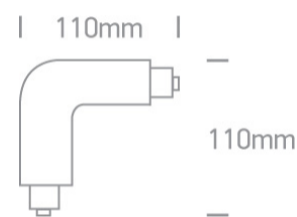

10 Tracks & Magnetic>Rounded Track Accessories

41012/B/R

16A Black Corner Right for track 40003.

Downloads

Dimensions

Physical Specification

| | |
|---------------|---------------------------|
| Item Group | 10 Tracks & Magnetic |
| Family | Rounded Track Accessories |
| Order Code | 41012/B/R |
| Colour | Black |
| Material | Plastic |
| Shape | Rectangular |
| Length | 110mm |
| Height | 110mm |
| Track mounted | Yes |
| Indoor | Yes |
| Adjustable | No |

| | |
|------------|---------------|
| Box Weight | 0,12Kg |
| Pcs/Carton | 20 |
| Barcode | 5291889017271 |
| HS Code | 9405920090 |

Certification & Warranty

| | |
|----------------|---------|
| Warranty | 2 Years |
| Weee Directive | Yes |