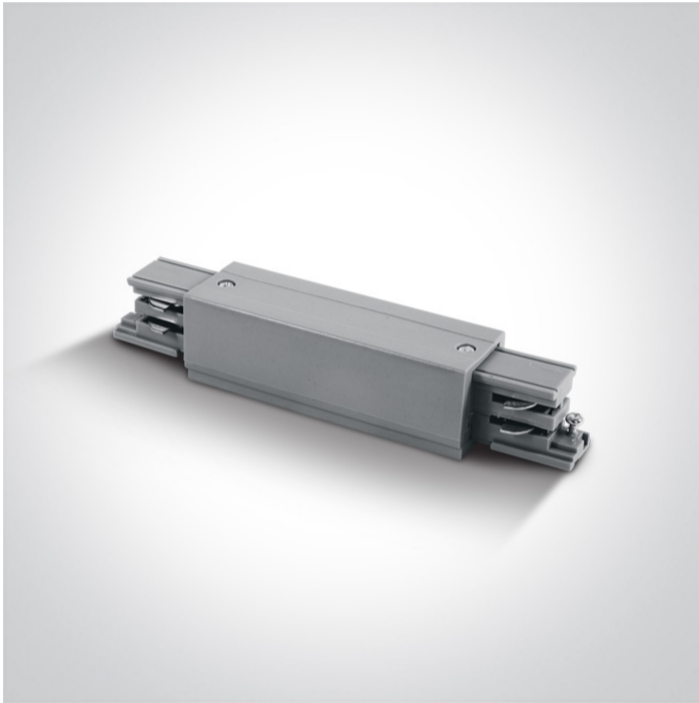

10 Tracks & Magnetic > Square Track Accessories

41010A/G

16A Grey connector live for track 40003A.

Downloads

Dimensions

Related items

40003A/G

Physical Specification

Item Group

10 Tracks & Magnetic

Family

Square Track Accessories

Order Code

41010A/G

Colour

Grey

Material

Plastic

Shape

Rectangular

Length

170mm

Height	34mm
Track mounted	Yes
Indoor	Yes
Adjustable	No

Packing Info