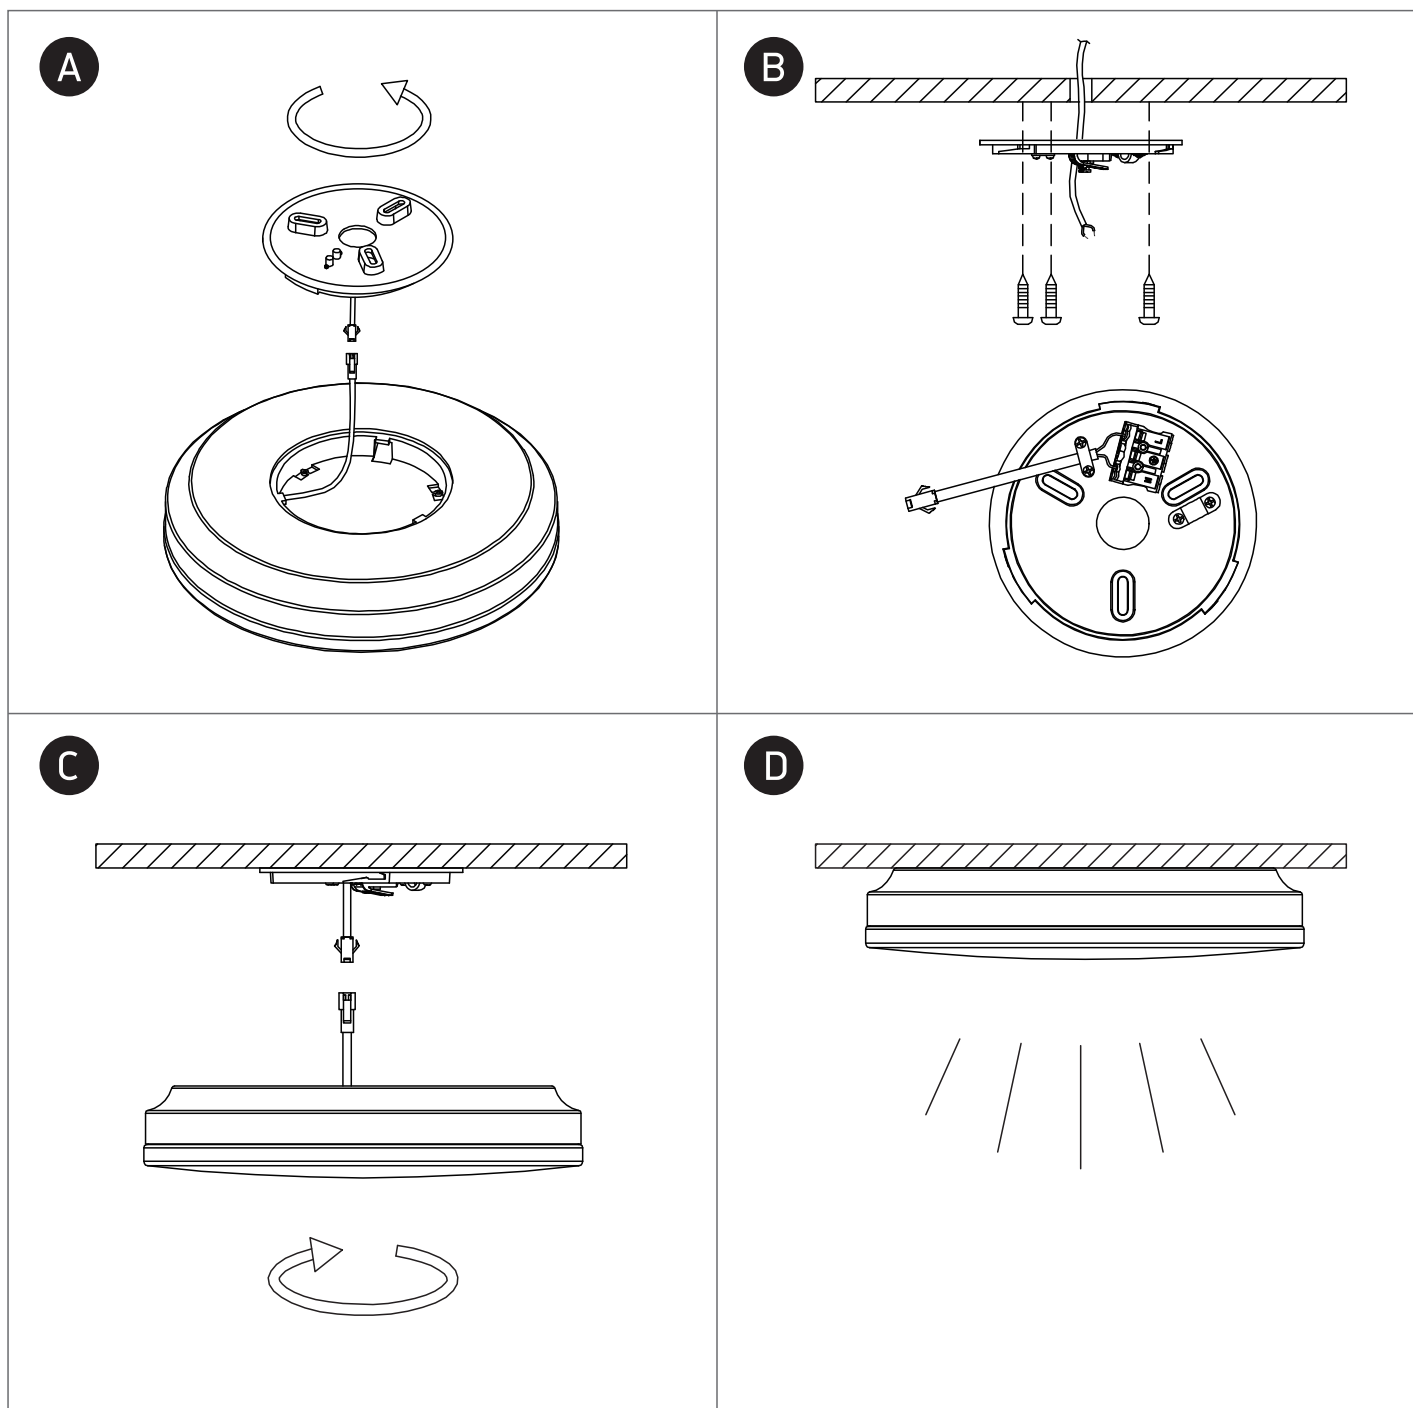

INSTALLATION MANUAL

62022A

ecolight

80
CRI

230V | SMD 2835 | 20W | IP20 | PC

Complete with driver.

one
LIGHT

Warnings: