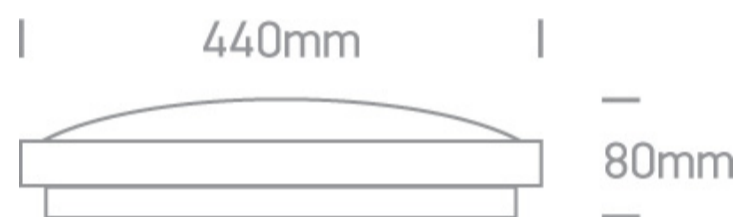

14 Plafo>LED Circular Plafo Metal + PC

62018A/W

LED Circular Plafo, IP20.

Complies with standard EN60598-1 and any other specific standards.

Downloads

Dimensions

Physical Specification

Item Group	14 Plafo
Family	LED Circular Plafo Metal + PC
Order Code	62018A/W
Colour	White
Material	Metal
Diffuser Material	PC
Shape	Circular
Height	80mm
Diameter	440mm
Surface Ceiling	Yes
Indoor	Yes
Adjustable	No

Electrical Characteristics

Gear	No
Fitting + Driver	
Input Voltage	220-240V
50 Hz	Yes
60 Hz	Yes
Safety Class	
Power(Watts)	27W
IP Rating	IP20
Light Source	Replaceable lamp
Number of Lamps	1
Dimmable	N/A
F Mark	

Illumination Data

Colour Temperature	3000K
Illumination Diagram	

Packing Info

Box Weight	1.660kg
Pcs/Carton	5
Barcode	5291889031604
HS Code	9405409900

Certification & Warranty

Warranty

2 Years

Weee Directive