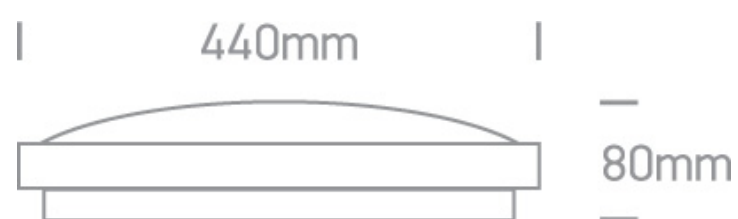

14 Plafo > LED Circular Plafo Metal + PC

62018A/D

LED Circular Plafo, IP20.

Complies with standard EN60598-1 and any other specific standards.

Downloads

Dimensions

Physical Specification

Item Group	14 Plafo
Family	LED Circular Plafo Metal + PC
Order Code	62018A/D
Colour	White
Material	Metal
Diffuser Material	PC
Shape	Circular
Height	80mm
Diameter	440mm
Surface Ceiling	Yes
Indoor	Yes
Adjustable	No

Electrical Characteristics

Gear	No
Fitting + Driver	
Input Voltage	220-240V
50 Hz	Yes
60 Hz	Yes
Safety Class	
Power(Watts)	27W
IP Rating	IP20
Light Source	Replaceable lamp
Number of Lamps	1
Dimmable	N/A
F Mark	

Illumination Data

Colour Temperature	6000K
Illumination Diagram	

Packing Info

Box Weight	1.660kg
Pcs/Carton	5
Barcode	38
HS Code	9405409900

Certification & Warranty

Warranty

2 Years

Weee Directive