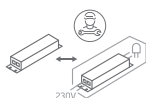

# INSTALLATION MANUAL

61120

**ecolight**

**one**  
LIGHT

3W LED + 12W E27 | 230V | IP20 | Metal + black fabric shade | Adjustable  
Complete with 500mA driver / With 2 x ON/OFF switches and USB.