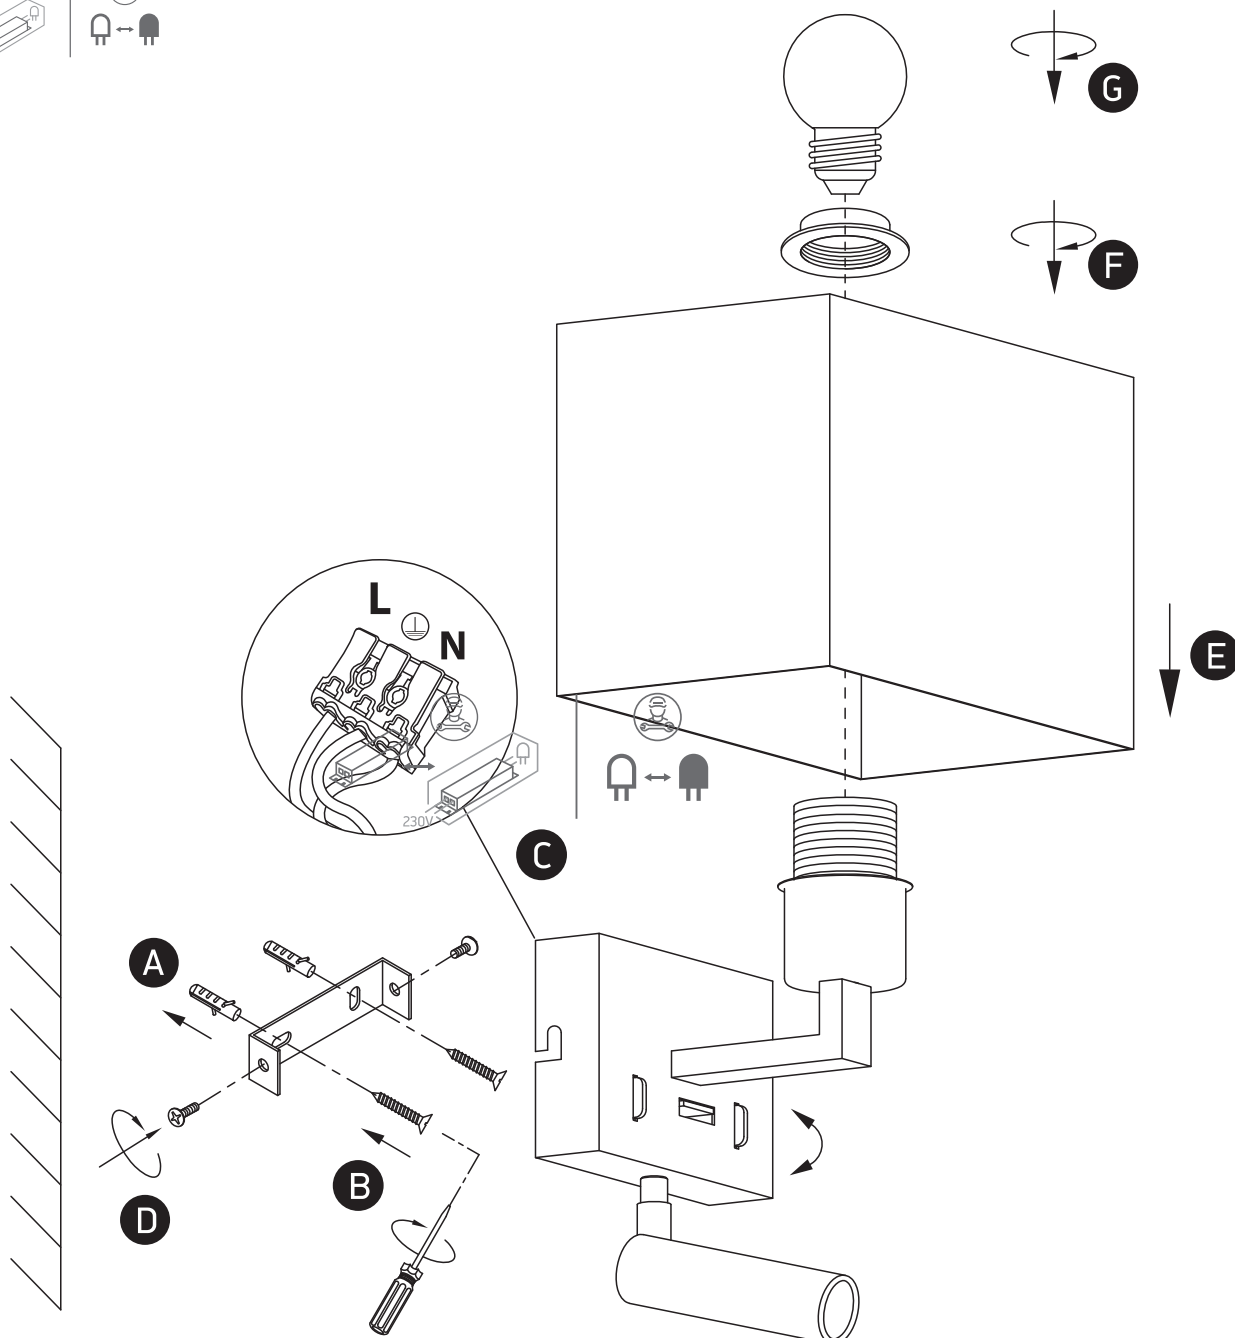

# INSTALLATION MANUAL

61120

**ecolight**

**one**  
LIGHT

3W LED + 12W E27 | 230V | IP20 | Metal + black fabric shade | Adjustable  
Complete with 500mA driver / With 2 x ON/OFF switches and USB.

## Warnings:

1. Make sure that the product is installed properly before connecting to electricity.
2. Do not cover the fitting.
3. Maintenance and installation should only be carried out by a professional electrician.