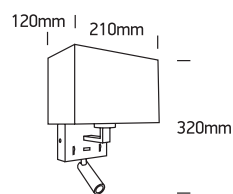

# INSTALLATION MANUAL

61120

**ecolight**

**one**  
LIGHT

3W LED + 12W E27 | 230V | IP20 | Metal + black fabric shade | Adjustable  
Complete with 500mA driver / With 2 x ON/OFF switches and USB.