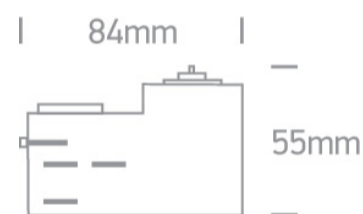

10 Tracks & Magnetic > Track Adaptors & Accessories

41002/W

16A Grey Track adaptor for Track Spots.

Complies with standard EN60598-1 and any other specific standards.

Downloads

Dimensions

Physical Specification

| | |
|---------------|------------------------------|
| Item Group | 10 Tracks & Magnetic |
| Family | Track Adaptors & Accessories |
| Order Code | 41002/W |
| Colour | White |
| Material | Plastic |
| Shape | Rectangular |
| Length | 84mm |
| Height | 55mm |
| Track mounted | Yes |
| Indoor | Yes |
| Adjustable | No |

| | |
|------------|---------------|
| Box Weight | 0.110kg |
| Pcs/Carton | 150 |
| Barcode | 5291889004066 |
| HS Code | 9405920090 |

Certification & Warranty

| | |
|----------------|---------|
| Warranty | 5 Years |
| Weee Directive | Yes |