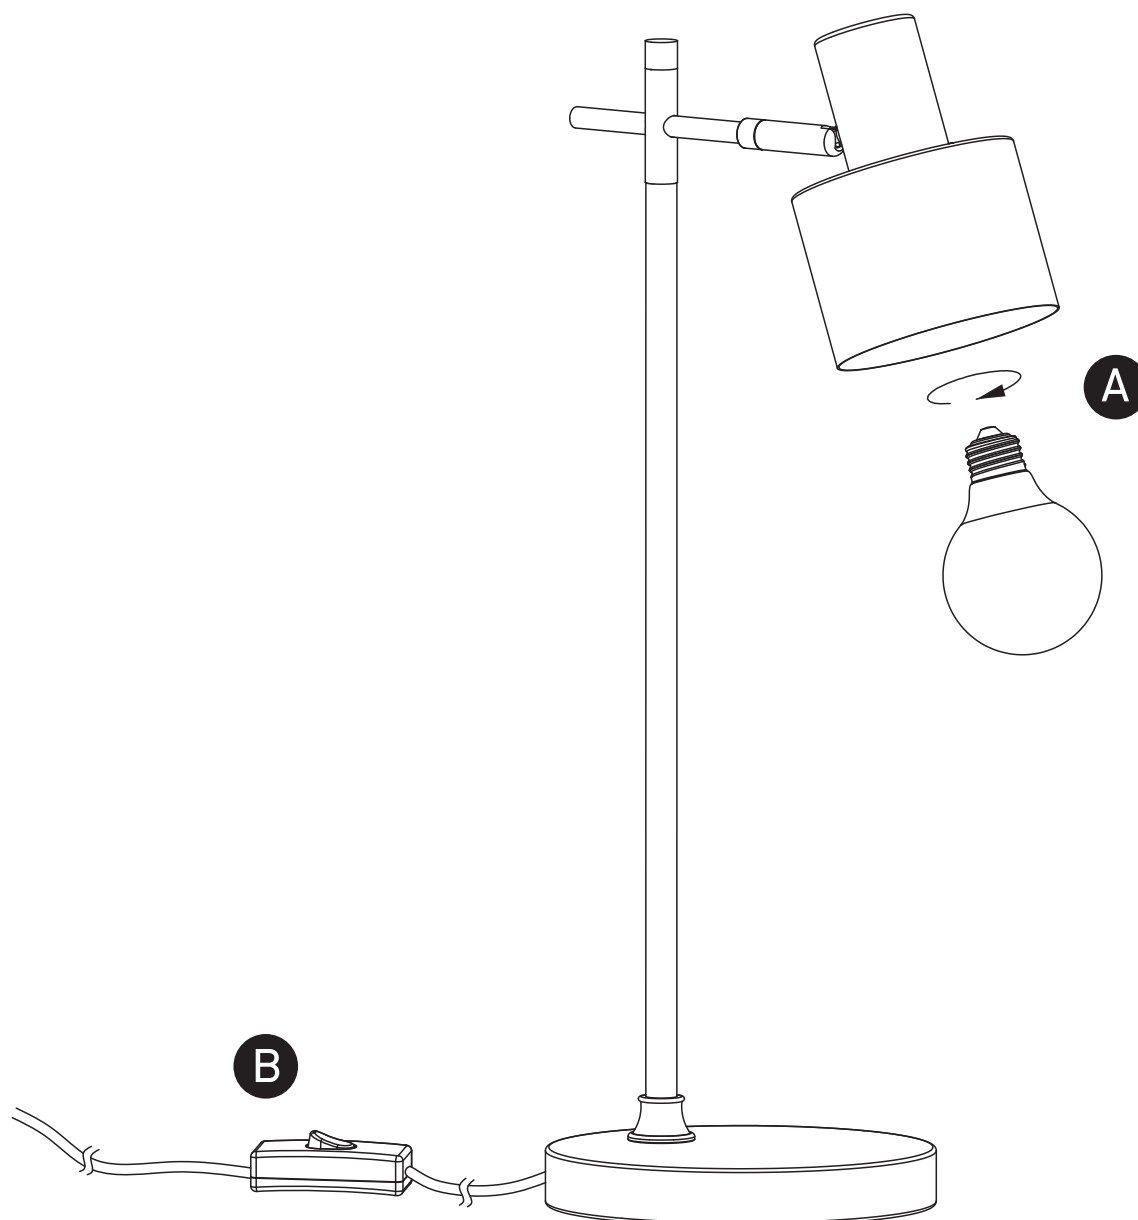

## 61116A

ADJUSTABLE

100-240V | E27 | 10W | IP20 | Steel

With ON/OFF Switch / EU Schuko plug.

one  
LIGHT