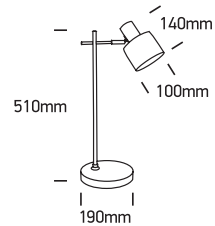

## 61116A

ADJUSTABLE

100-240V | E27 | 10W | IP20 | Steel

With ON/OFF Switch / EU Schuko plug.

one  
LIGHT