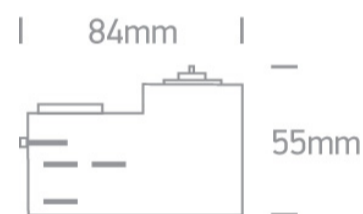

10 Tracks & Magnetic > Track Adaptors & Accessories

41002/G

16A Grey Track adaptor for Track Spots.

Complies with standard EN60598-1 and any other specific standards.

Downloads

Dimensions

Physical Specification

Item Group	10 Tracks & Magnetic
Family	Track Adaptors & Accessories
Order Code	41002/G
Colour	Grey
Material	Plastic
Shape	Rectangular
Length	84mm
Height	55mm
Track mounted	Yes
Indoor	Yes
Adjustable	No

Box Weight	0.110kg
Pcs/Carton	150
Barcode	5291889004042
HS Code	9405920090

Certification & Warranty

Warranty	5 Years
Weee Directive	Yes

switch to
one light!

one
LIGHT