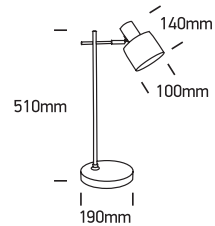

INSTALLATION MANUAL

61116A

ADJUSTABLE

100-240V | E27 | 10W | IP20 | Steel

With ON/OFF Switch / EU Schuko plug.

one
LIGHT

Warnings:

1. Make sure that the product is installed properly before connecting to electricity.
2. Do not cover the fitting.
3. Maintenance and installation should only be carried out by a professional electrician.