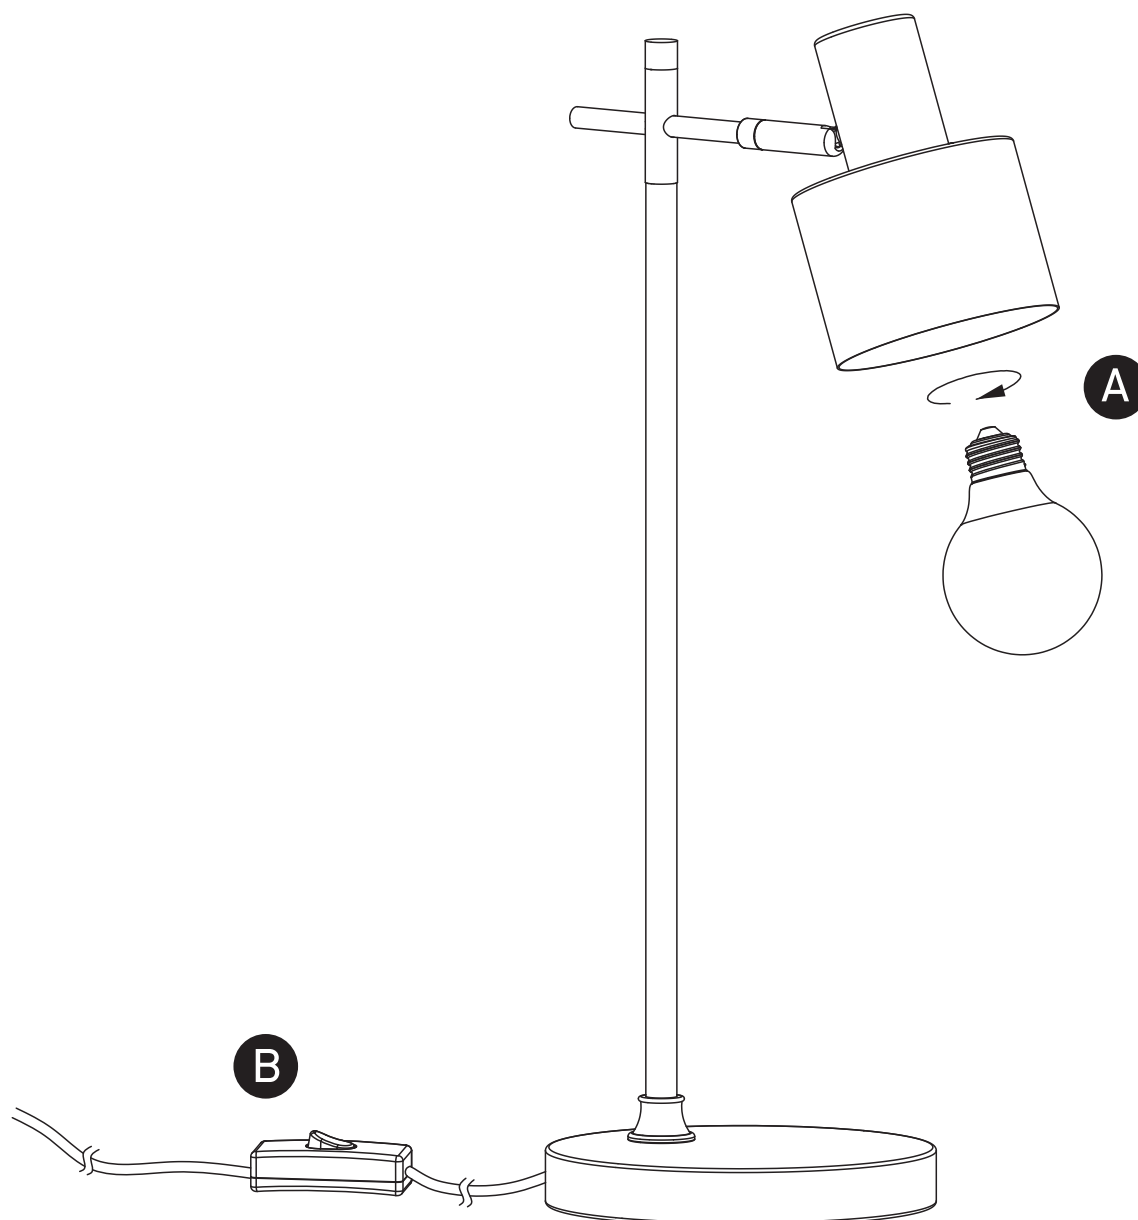

INSTALLATION MANUAL

61116A

ADJUSTABLE

100-240V | E27 | 10W | IP20 | Steel

With ON/OFF Switch / EU Schuko plug.

one
LIGHT

Warnings:

1. Make sure that the product is installed properly before connecting to electricity.
2. Do not cover the fitting.
3. Maintenance and installation should only be carried out by a professional electrician.