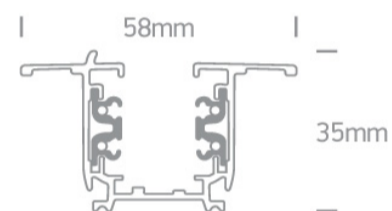

10 Tracks & Magnetic > Square Track Recessed

40003R/W

3-Phase 16A recessed track for commercial applications.

Complies with standard EN60598-1 and any other specific standards.

Downloads

Dimensions

Accessories

41034R

Physical Specification

Item Group

10 Tracks & Magnetic

Family

Square Track Recessed

Order Code

40003R/W

Colour

White

Material

Aluminium

Shape

Rectangular

Length	3000mm
Width	58mm
Height	35mm
Cutout Hole Width	40mm
Cutout Hole Length	3000mm
Recessed Ceiling	Yes
Depth Required	35mm
Indoor	Yes
Adjustable	No

Packing Info

Box Weight	2.900kg
Pcs/Carton	6
Barcode	5291889023425
HS Code	9405990090

Certification & Warranty

Warranty	5 Years
Weee Directive	Yes

switch to
one light!

one
LIGHT