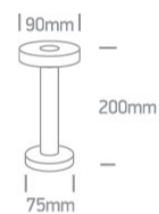

Downloads

Dimensions

Physical Specification

Item Group	16 Decorative
Family	Portable Trendy Light
Order Code	61092/C
Colour	Chrome
Material	Die Cast
Shape	Circular
Height	200mm
Diameter	90mm
Surface Floor/Ground	Yes
Indoor	Yes
Outdoor	Yes
Adjustable	No

Electrical Characteristics

Gear	No
------	----

Fitting + Driver

Safety Class	
--------------	---

Power(Watts)	2,5W
--------------	------

IP Rating	IP65
-----------	------

Light Source	LED built in
--------------	--------------