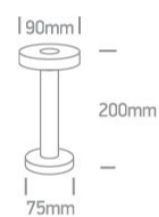

## Dimensions

## Physical Specification

Item Group	16 Decorative
Family	Portable Trendy Light
Order Code	61092/B
Colour	Black
Material	Die Cast
Shape	Circular
Height	200mm
Diameter	90mm
Surface Floor/Ground	Yes
Indoor	Yes
Outdoor	Yes
Adjustable	No