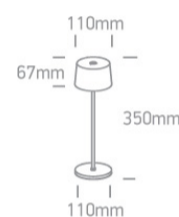

## Dimensions

## Physical Specification

Item Group	18 Decorative
Family	Portable Trendy Light
Order Code	61082A/W
Colour	White
Material	Die Cast
Shape	Circular
Height	350mm
Diameter	110mm
Surface Floor/Ground	Yes
Indoor	Yes
Outdoor	Yes
Adjustable	No