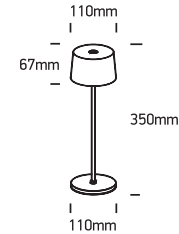

INSTALLATION MANUAL

61082A

ecolight

3,3W | IP65 | Touch switch | Die cast

Rechargeable USB socket.
2x2200mAh lithium battery.

80
CRI

A

Touch Switch & Memory of Brightness