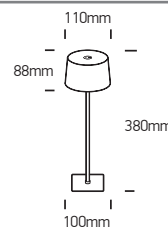

# INSTALLATION MANUAL

61082/.../RGBW

3,5W | IP54 | SMD LED | Touch switch | Dimmable | Aluminium + Steel

Rechargeable USB socket.  
1x5200mAh lithium battery.

80 CRI

**A**

**Touch Switch & Memory of Brightness**