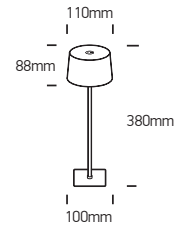

INSTALLATION MANUAL

61082

3,5W | IP54 | SMD LED | Touch switch | Dimmable | Aluminium + Steel

Rechargeable USB socket.
1x5200mAh lithium battery.

80
CRI

A

Touch Switch & Memory of Brightness

Touch Stepless Dimmer