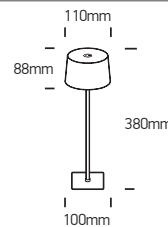

INSTALLATION MANUAL

61082/.../RGBW

3,5W | IP54 | SMD LED | Touch switch | Dimmable | Aluminium + Steel

Rechargeable USB socket.
1x5200mAh lithium battery.

80 CRI

A

Touch Switch & Memory of Brightness

ON
OFF
Touch time < 0.5s