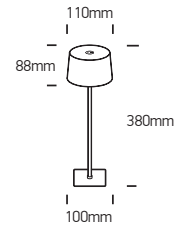

# INSTALLATION MANUAL

61082

3,5W | IP54 | SMD LED | Touch switch | Dimmable | Aluminium + Steel

Rechargeable USB socket.  
1x5200mAh lithium battery.

80  
CRI

**A**

Touch Switch & Memory of Brightness

Touch Stepless Dimmer