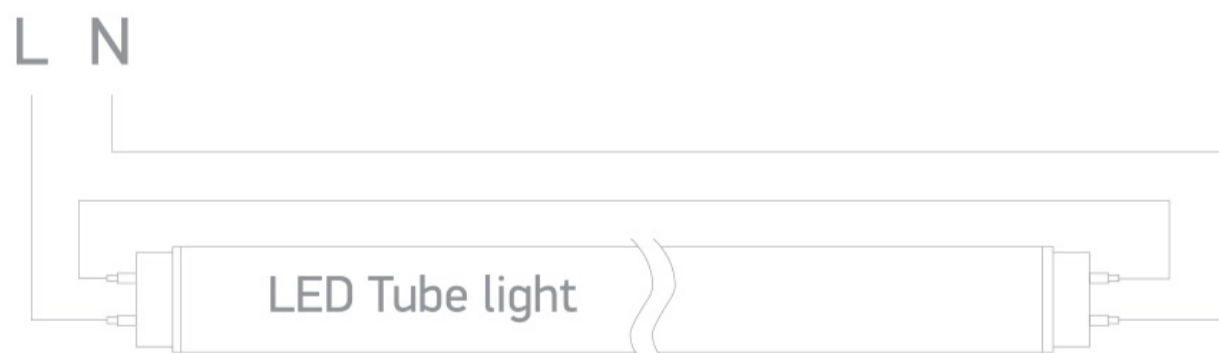

Physical Specification

Item Group

21 Industrial & Floodlights

Family

The IP65 Range For T8 LED Tubes PC + PC

Order Code

38258E

Colour

Grey

Material

PC