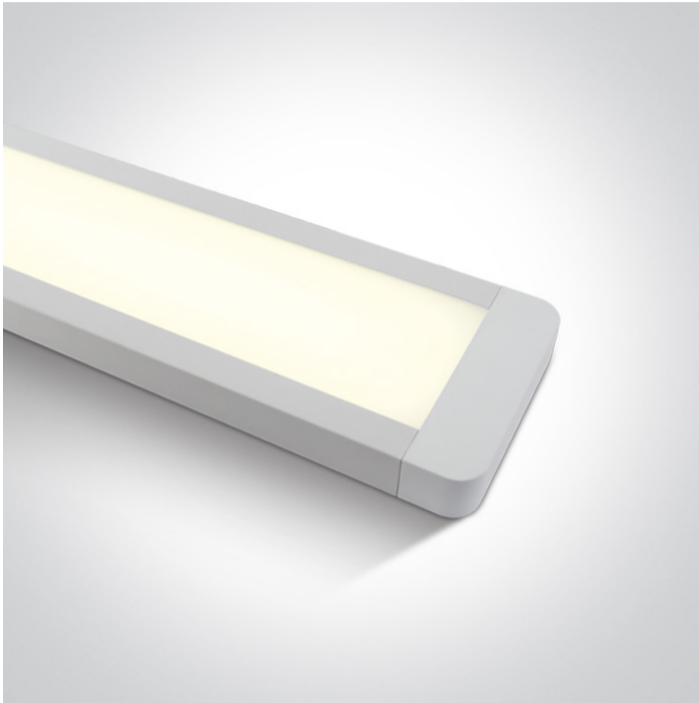

11 Office & Kitchen>The LED Linear Range

38248M/W/W

48W LED fitting ideal for office installation, IP20.

Supplied with non-dimmable LED driver.

Complies with standard EN60598-1 and any other specific standards.

The LED Linear Range

Order Code

38248M/W/W

Colour

White

Material

Aluminium + Plastic

Shape