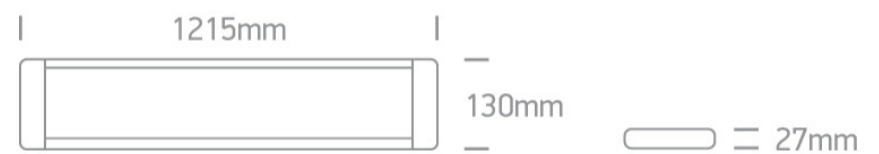

11 Office & Kitchen>The LED Linear Range

38248M/W/W

48W LED fitting ideal for office installation, IP20.

Supplied with non-dimmable LED driver.

Complies with standard EN60598-1 and any other specific standards.

Downloads

Dimensions

Accessories

050090

Physical Specification

Item Group

11 Office & Kitchen

Family

The LED Linear Range

Order Code

38248M/W/W

Colour

White

Material

Aluminium + Plastic

Shape

Rectangular

Length	1215mm
Width	130mm
Height	27mm
Surface Ceiling	Yes
Indoor	Yes

Electrical Characteristics

Gear	Built In
Fitting + Driver	
Input Voltage	220-240V
50 Hz	Yes
60 Hz	Yes
Safety Class	
Power(Watts)	48W
IP Rating	IP20
Light Source	LED built in
Dimmable	No
F Mark	